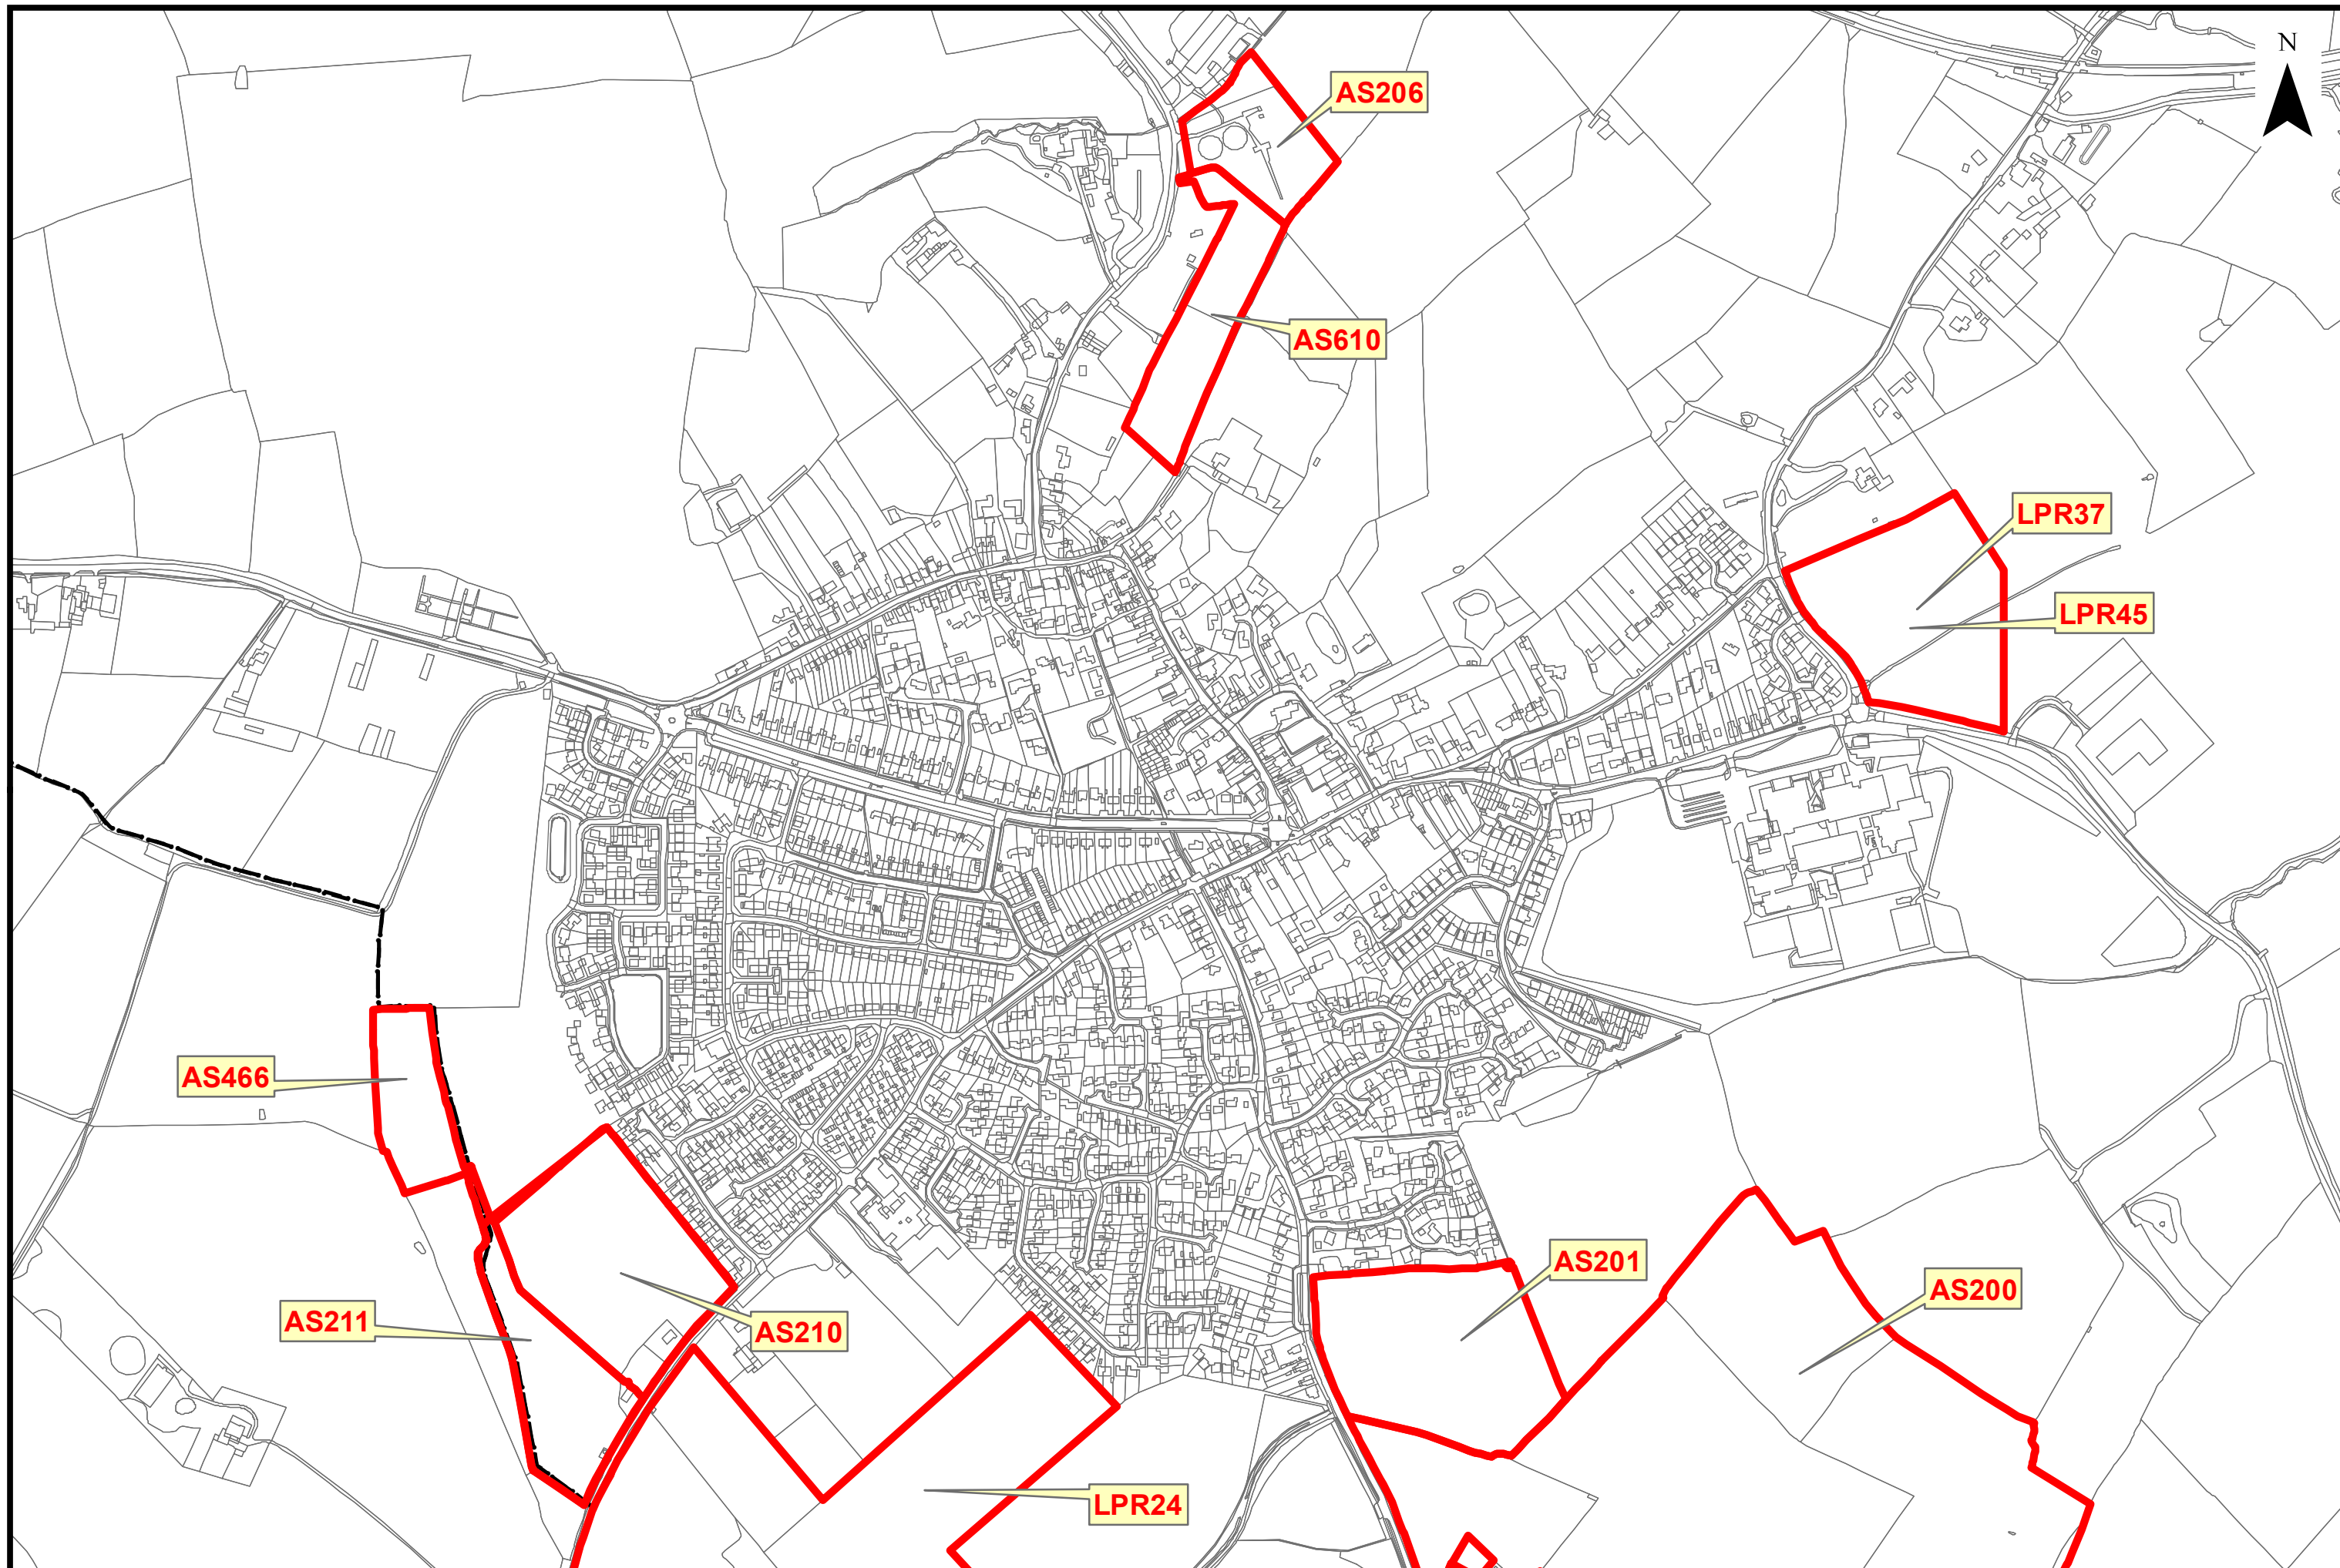

Desford Village Overview Map SHELAA 2018

This map is based upon Ordnance Survey material with the permission of Ordnance Survey on behalf of the Controller of Her Majesty's Stationery Office© Crown copyright. Unauthorised reproduction infringes crown copyright and may lead to prosecution or civil proceedings. Hinckley & Bosworth Borough Council LA100018489 Published 2014