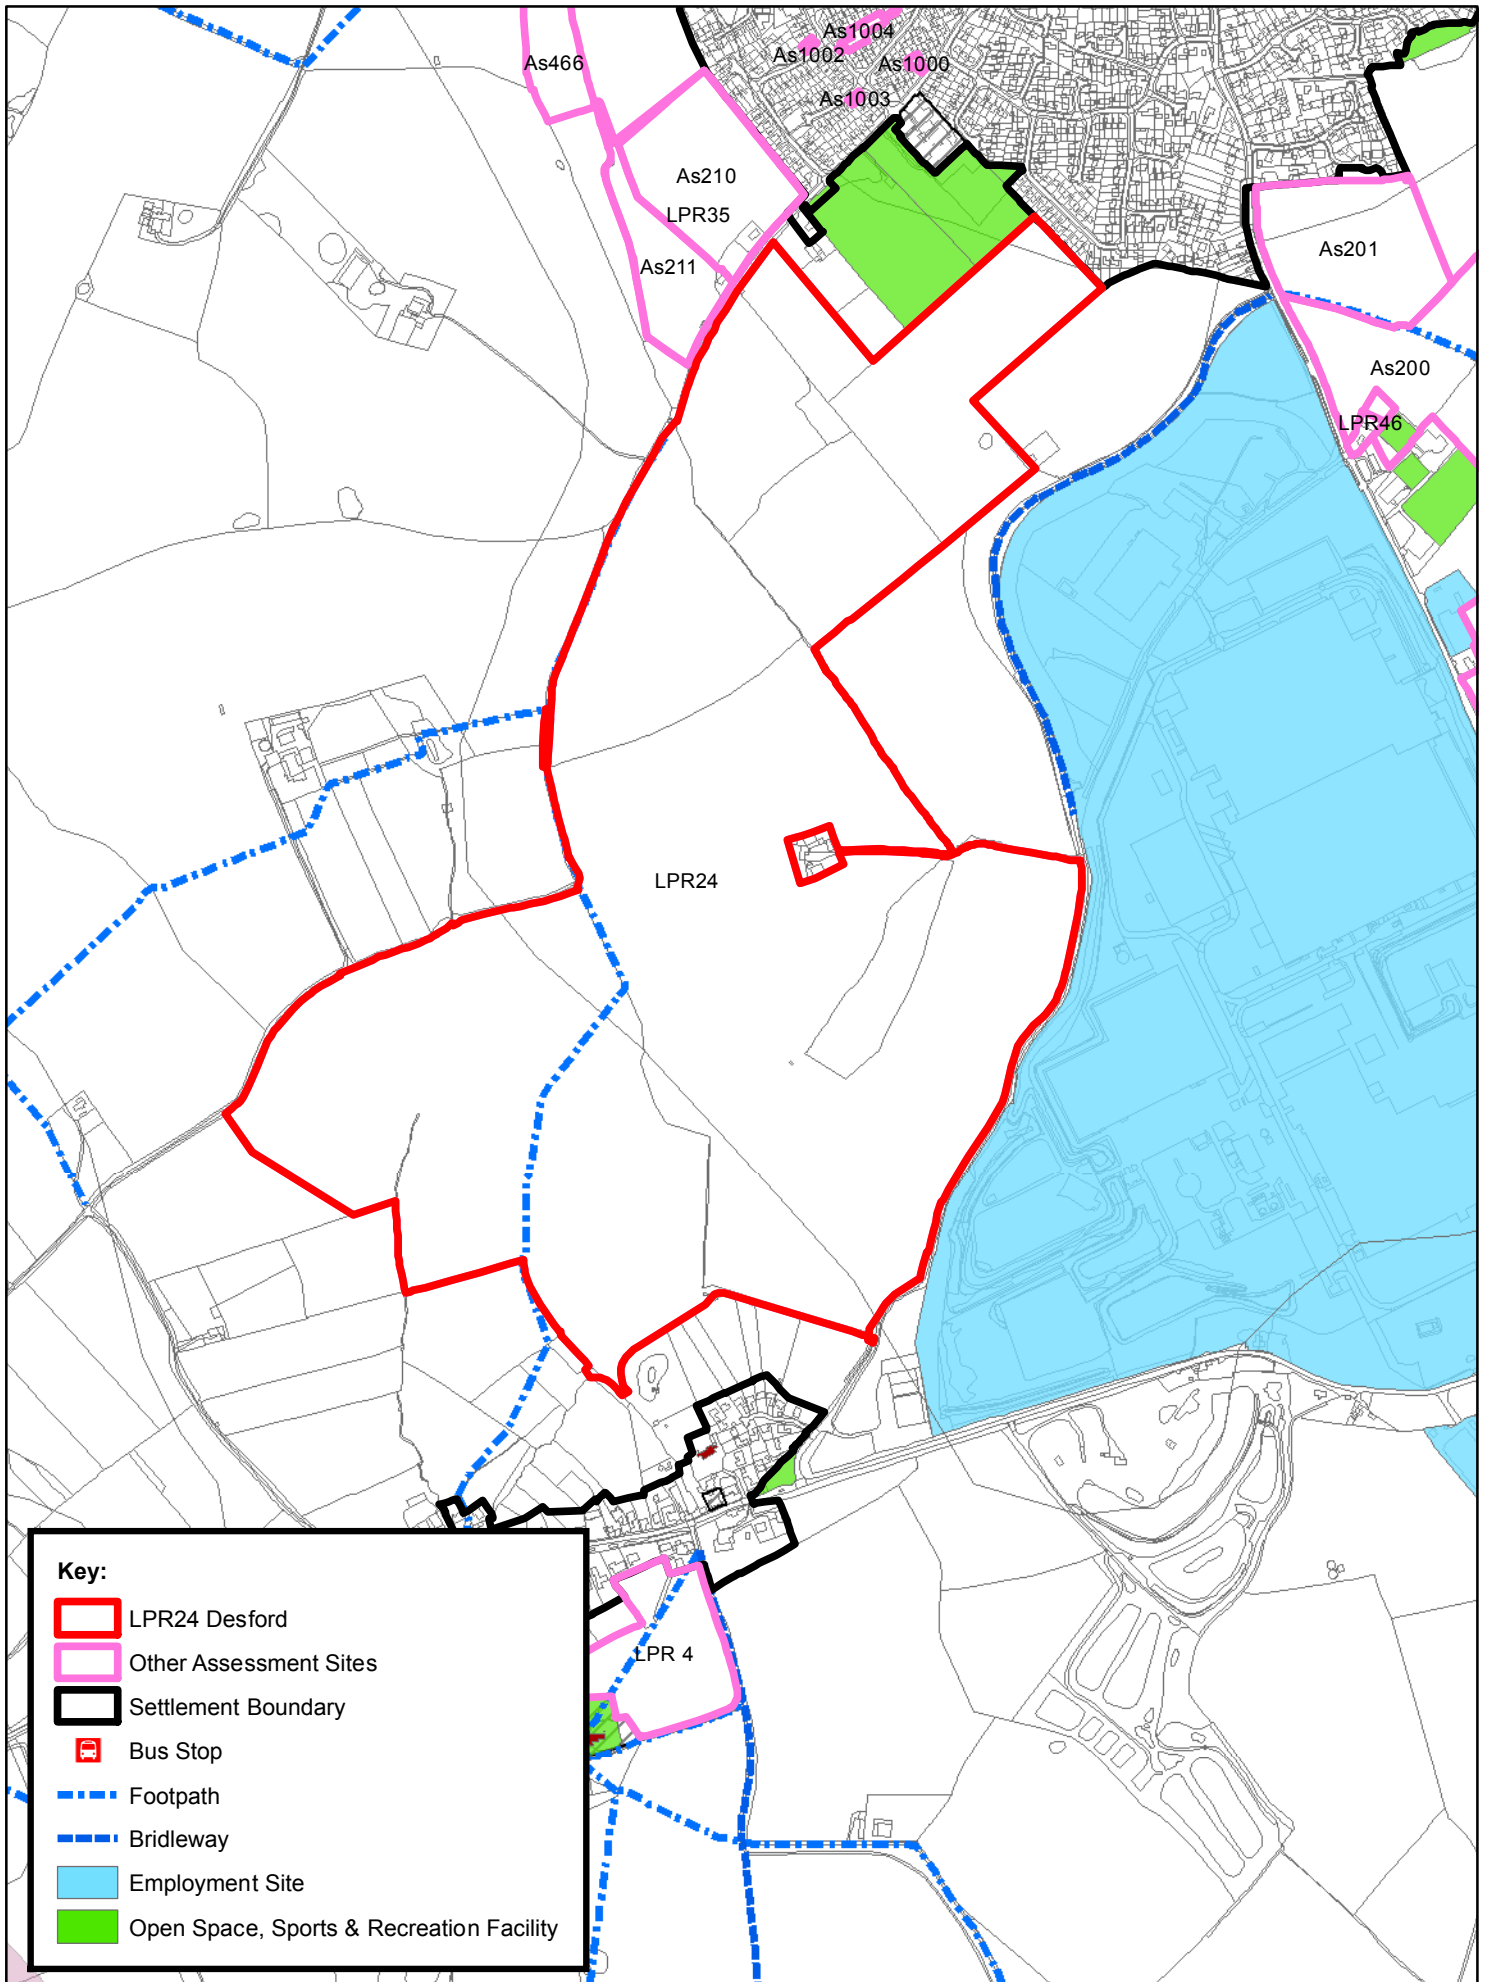

Site LPR24 Desford

Key:

- LPR24 Desford
- Other Assessment Sites
- Settlement Boundary
- Bus Stop
- Footpath
- Bridleway
- Employment Site
- Open Space, Sports & Recreation Facility

This map is based upon Ordnance Survey material with the permission of Ordnance Survey on behalf of the Controller of Her Majesty's Stationery Office© Crown copyright. Unauthorised reproduction infringes crown copyright and may lead to prosecution or civil proceedings. Hinckley & Bosworth Borough Council LA100018489 Published 2017